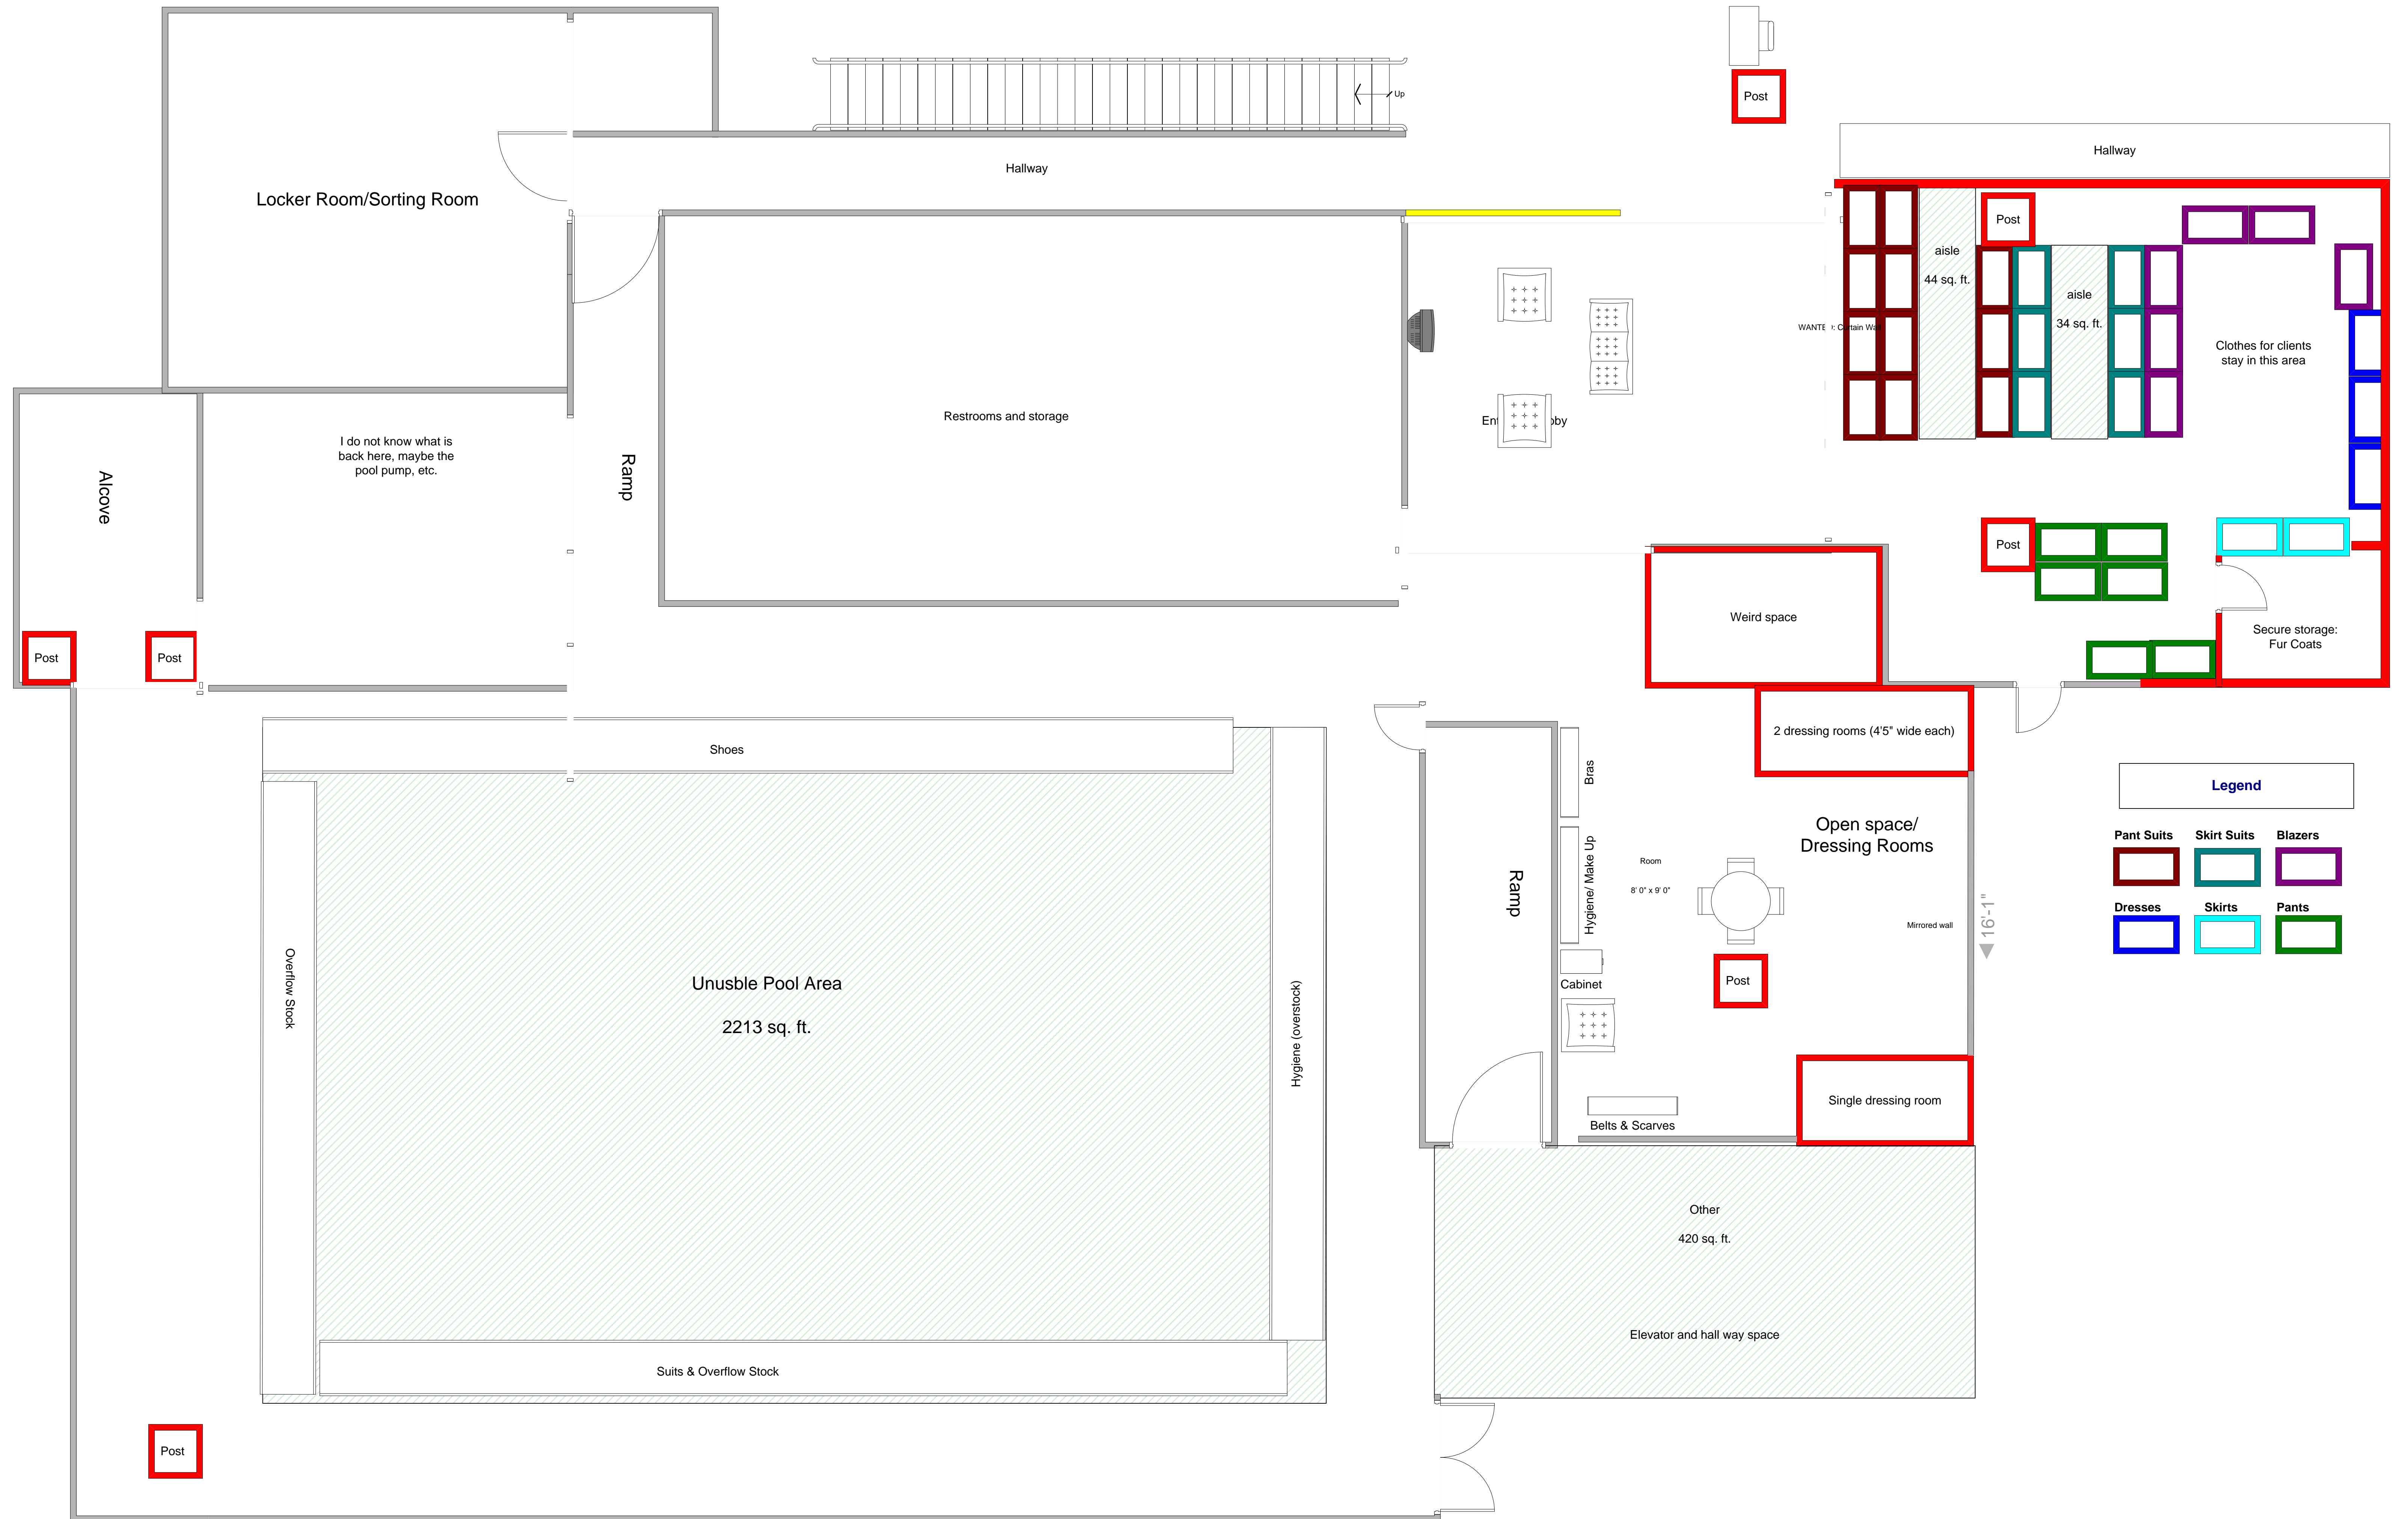

Legend		
 Pant Suits	 Skirt Suits	 Blazers
 Dresses	 Skirts	 Pants